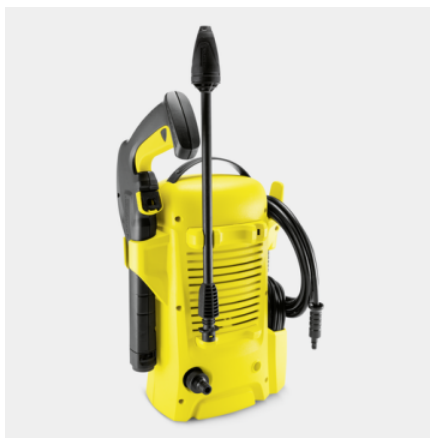

Equipment

High-pressure gun		G 120 Q
Dirt Blaster		■
High-pressure hose	m	3
Integrated water filter		■
Adapter for A3/4" garden hose connector		■

■ Included in the scope of supply.

Integrated cable slot

- Power cable can be stowed away neatly and in a space-saving manner.

Convenient accessory storage

- The high-pressure hose, spray lance and trigger gun can be easily stowed away by attaching them to the device.

Quick Connect system

- The high-pressure hose can be connected/disconnected to/from the device and trigger gun simply and quickly.